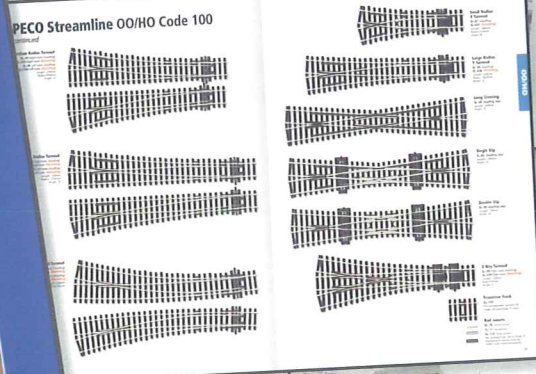

554 Modern Level Crossing Gated

555 Modern Level Crossing Ungated

556 Relocatable Equipment Building

557 CCTV Cameras on Posts (2)

(illustration shown rendered from actual tooling design)

New Publications

CAT-3
PECO Catalogue