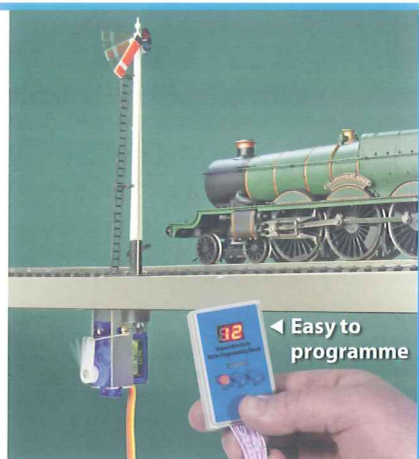

GR-230 L&B Grey Bogie Wagon

PLUG & PLAY

with **PECO** SmartSwitch™

THE SIMPLE SERVO CONTROL SYSTEM FOR TURNOUTS, SIGNALS AND MORE!

PLS-100 SMARTSWITCH SET

What's in the box?

- Control Board – the brains of the system
- 4x Servo Motors – control up to 4 accessories
- Programming Board – sets speed and movement of the servo
- 4x Toggle Switches • 4x Cable with plug-in sockets
- Brackets, fixings and template stickers for positioning
- Illustrated Instruction Manual

Control Board

◀ Easy to programme

Main features

- Realistic slow-motion control
- Simple programming
- Suitable for all scales and gauges
- Suitable for 12vDC or DCC Control (optional decoder, available separately, see below)

DCC Control

Connect a Peco Smartswitch™ Stationary Decoder (PLS-135) to the main control board and assign each servo with its own unique address number to individually control via a DCC controller.

Available separately