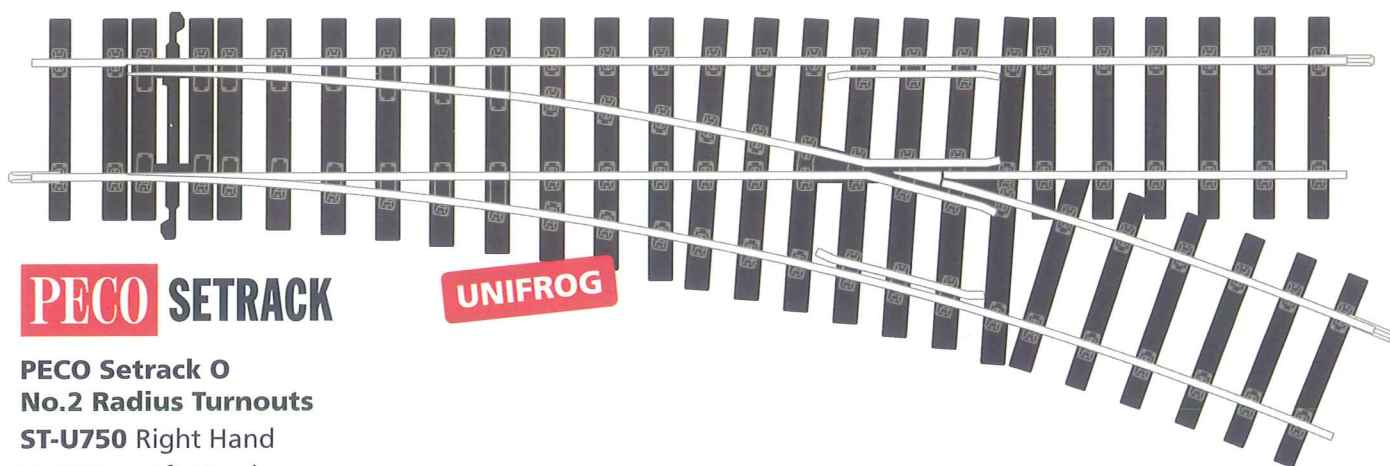

2016

Ongoing Developments

PECO SETRACK

UNIFROG

**PECO Setrack O
No.2 Radius Turnouts**

ST-U750 Right Hand

ST-U751 Left Hand

Length: 168mm Radius:1028mm Angle: 22.5°