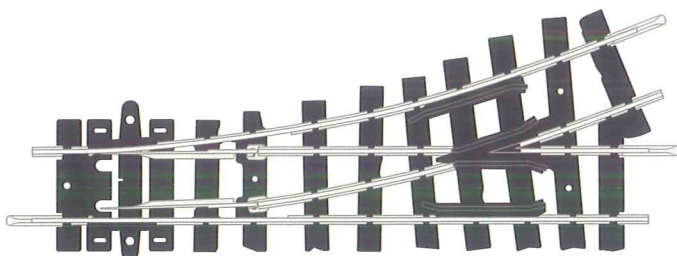

ST-U750 Right Hand

ST-U751 Left Hand

Length: 168mm Radius:1028mm Angle: 22.5°

PECO SETRACK

**PECO Setrack OO-9
No.1 Radius Turnouts**

ST-405 Right Hand

ST-406 Left Hand

Length: 87mm