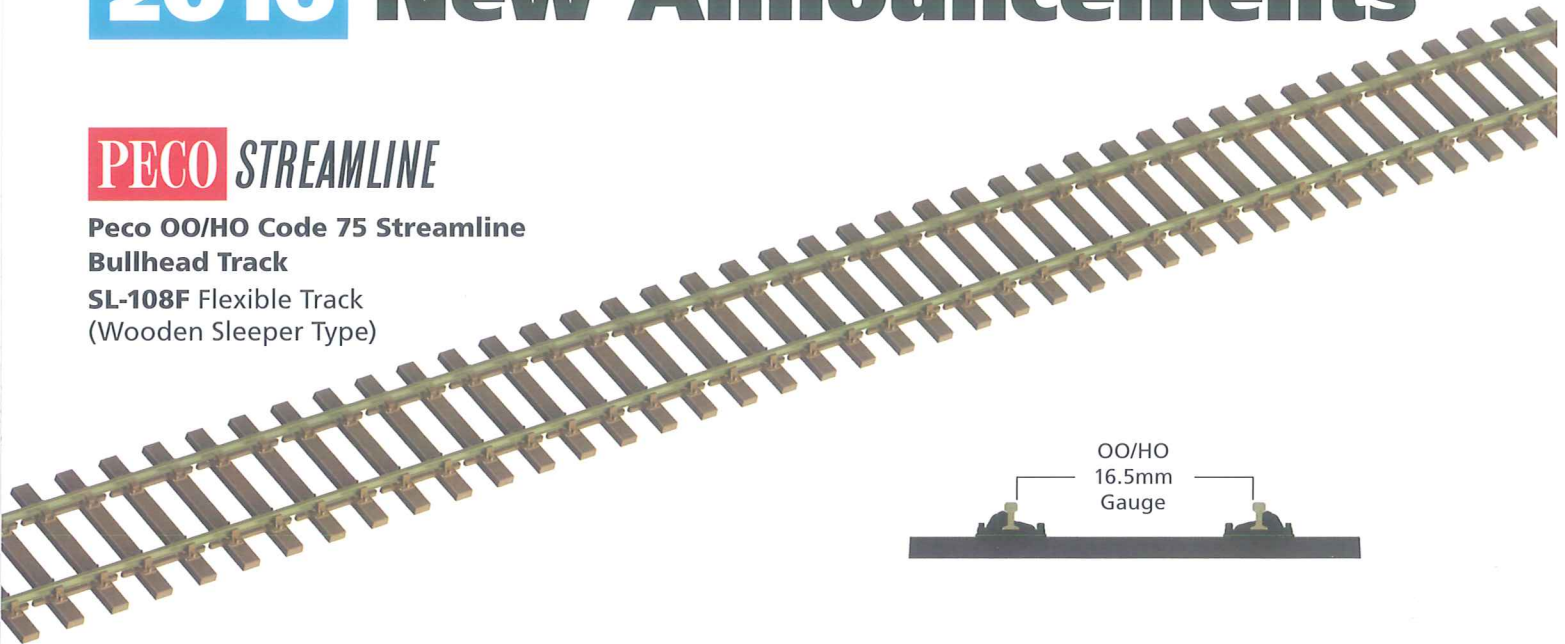

Peco OO/HO Code 75 Streamline
Bullhead Track
SL-108F Flexible Track
(Wooden Sleeper Type)

PECO SETRACK

PECO OO/HO Setrack
ST-101 3rd Radius Starter Track Set

NEW ITEM
WITH NEW STYLE
PACKAGING

Note the current ST-100 2nd Radius Starter Track set, will be repackaged in this style during 2016.

Possible plans using this new set.

Or combine with the ST-100 set for a double track main line.

2016

New Announcements

BRAND NEW LINE!

PECO OO/HO Catenary System

LC-100 Catenary System Startup Pack
Contains 12 masts, push-on, push-off hangers, jig for setting up masts and comprehensive installation guide.

PECO SCENE

PECO Static Grass System

Includes:

- Micro Applicator
- Wide selection of Grasses ranging from 1mm to 12mm
- Basing Glue
- Layering Spray
- Self-adhesive Tufts

WILLS-MODERN

Straight Sections

WILLS MODERN OO/HO
SSM316 Modern
 Palisade Fencing