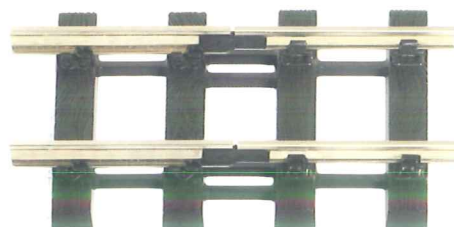

Radius: 228mm

Angle: 22.5°

PECO STREAMLINE

PECO Streamline O Gauge

SL-713 O Gauge Transition Track

Code 124 Bullhead to

Code 143 Flat Bottom

RATIO OO/HO

554 Modern Level Crossing Gated

555 Modern Level Crossing Ungated

556 Relocatable Equipment Building

557 CCTV Cameras on Posts (2)

(illustration shown rendered from actual tooling design)

New Publications

CAT-3
PECO Catalogue