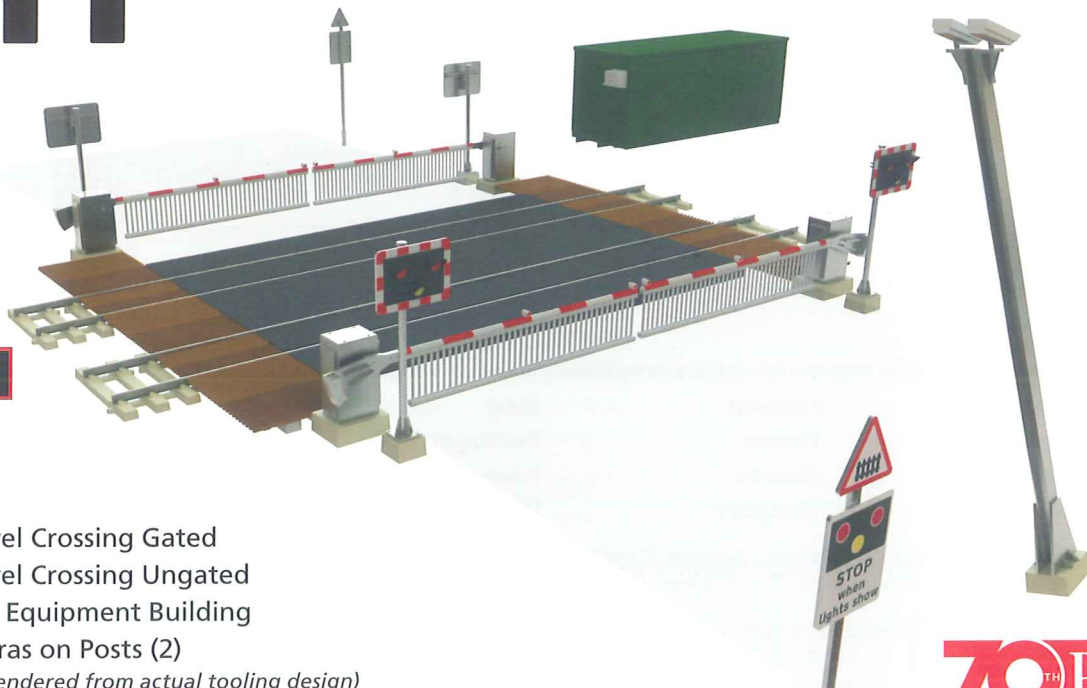

Radius: 228mm

Angle: 22.5°

PECO STREAMLINE

PECO Streamline O Gauge

SL-713 O Gauge Transition Track

Code 124 Bullhead to

Code 143 Flat Bottom

RATIO OO/HO

554 Modern Level Crossing Gated

555 Modern Level Crossing Ungated

556 Relocatable Equipment Building

557 CCTV Cameras on Posts (2)

(illustration shown rendered from actual tooling design)

New Publications

CAT-3
PECO Catalogue