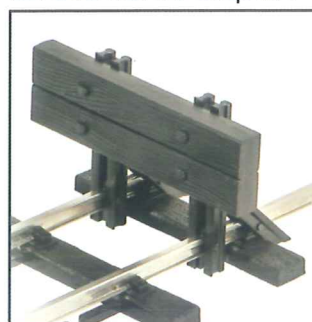

PECO

PECO SM-32
SL-640 Buffer Stop Kit