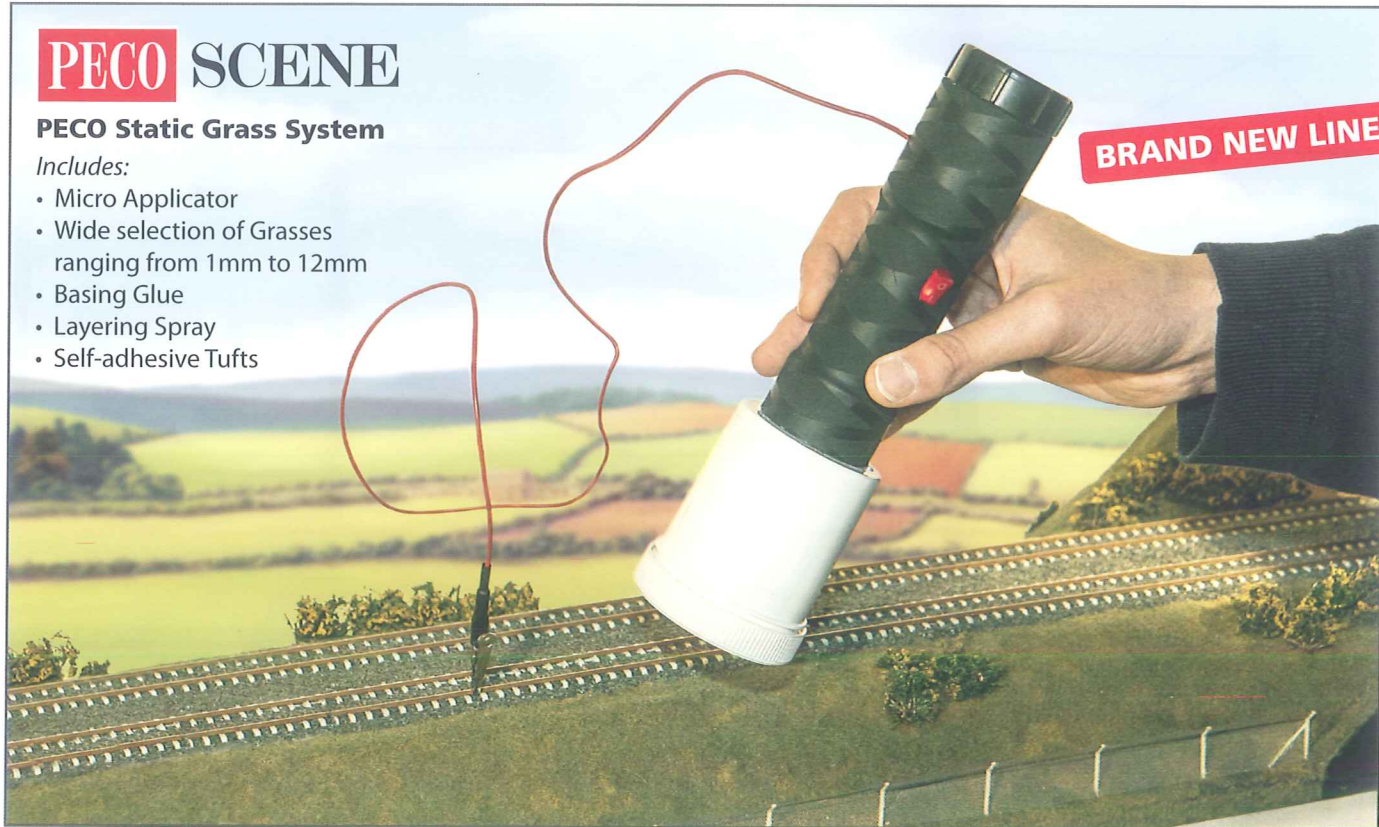

PECO SCENE

PECO Static Grass System

Includes:

- Micro Applicator
- Wide selection of Grasses ranging from 1mm to 12mm
- Basing Glue
- Layering Spray
- Self-adhesive Tufts

WILLS-MODERN

Straight Sections

WILLS MODERN OO/HO
SSM316 Modern
 Palisade Fencing