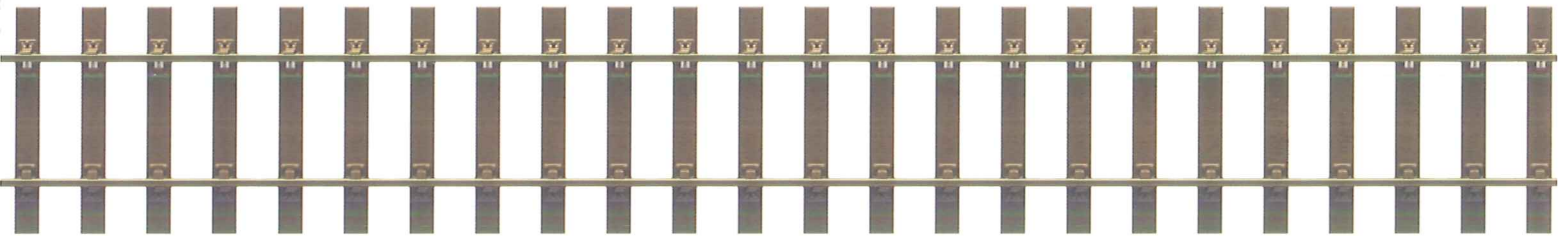

Peco OO/HO Code 75 Streamline
Bullhead Track
SL-108F Flexible Track
(Wooden Sleeper Type)

PECO SETRACK

PECO OO/HO Setrack
ST-101 3rd Radius Starter Track Set

NEW ITEM
WITH NEW STYLE
PACKAGING

Note the current ST-100 2nd Radius Starter Track set, will be repackaged in this style during 2016.

Possible plans using this new set.

Or combine with the ST-100 set for a double track main line.

2016

New Announcements

BRAND NEW LINE!

PECO OO/HO Catenary System

LC-100 Catenary System Startup Pack
Contains 12 masts, push-on, push-off hangers, jig for setting up masts and comprehensive installation guide.

LC-110 PECO Lineside OO/HO Catenary System Mast
with push-on, push-off hanger.

LC-150 Catenary Contact Wires 5 x 200mm

LC-151 Catenary Contact Wires 5 x 260mm

LC-152 Catenary Contact Wires 5 x 340mm

LC-153 Catenary Contact Wires 5 x 380mm

PECO SCENE

PECO Static Grass System

Includes:

- Micro Applicator
- Wide selection of Grasses ranging from 1mm to 12mm
- Basing Glue
- Layering Spray
- Self-adhesive Tufts

WILLS-MODERN

Straight Sections

WILLS MODERN OO/HO
SSM316 Modern
 Palisade Fencing