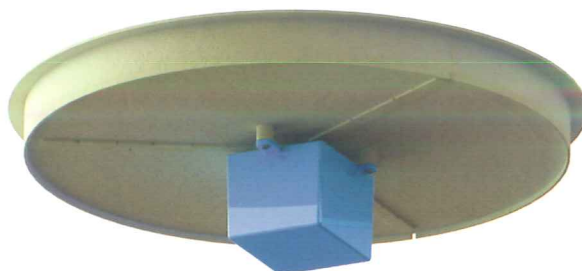

PECO LECTRIGS

PL-55 Turntable Motor

- Compatible with all Peco Turntables
- Easy Route Selection • DC/DCC Mode